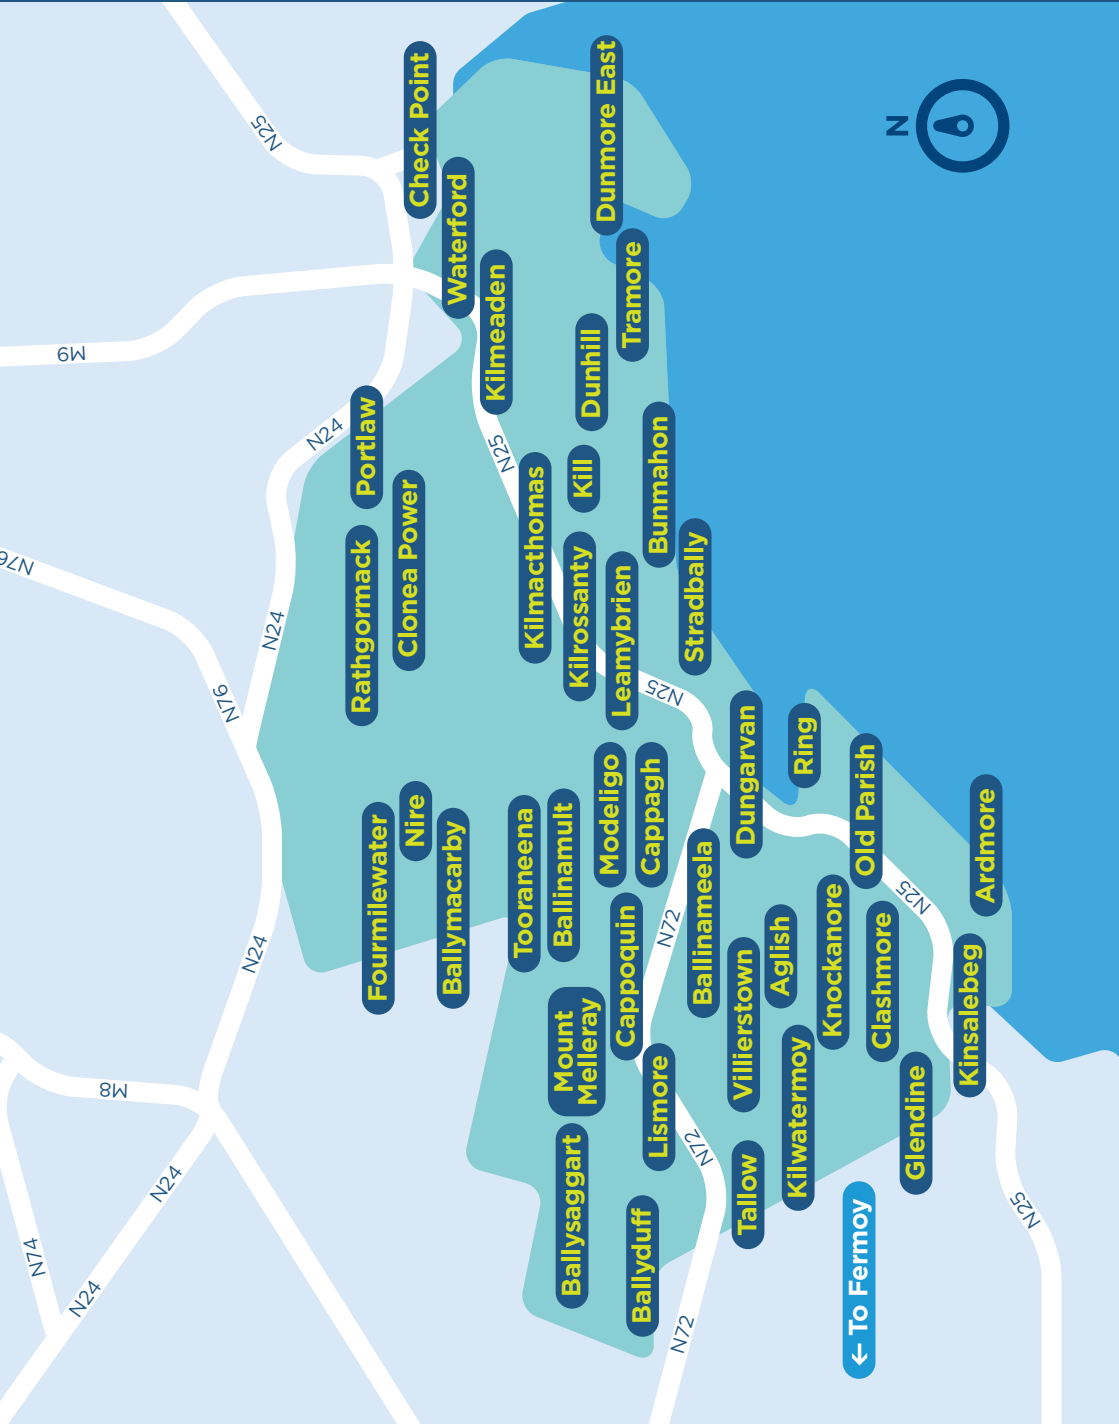

Waterford Service Area